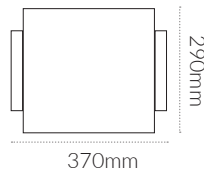

Side Tables

ORIGIN: Italy **USE:** Outdoor **WARRANTY:** 24 Months

DIMENSIONS:

Coffee Table

 1.4 - 2.5 kg

NARDI

CODES:

Anthracite - CTPOAN
White - CTPOWH

FINISHES:

Fibreglass Polypropylene

SPECIFICATIONS:

Frame:

Leg Diameter: 20mm

Stackable: Yes

Tray:

Dimensions: