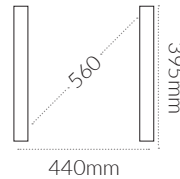

Base:

Footprint:

Footglides:

Non-slip rubber feet

Factory Test:

Type:

[View -->](#)

PRODUCT MAINTENANCE:

Polypropylene

1. Regularly dust surface with damp cloth.
2. Wash with non-abrasive universal detergent and leave for a few minutes.
3. Wipe off with a damp cloth and rinse with water.
4. Dry with a lint free cloth.

DO NOT: Use abrasive pads, brushes, or cleaners like steel wool, as it will scratch the surface.

DO NOT: Use detergents, glass cleaner, harsh chemicals, or any solvent or ammonia based cleaners.

NOTE: Use a toothbrush to remove dirt from small spaces.

NOTE: For dark-coloured products (tabacco, antracite, etc.), we recommend placing them in shaded areas to best preserve their colour over time.